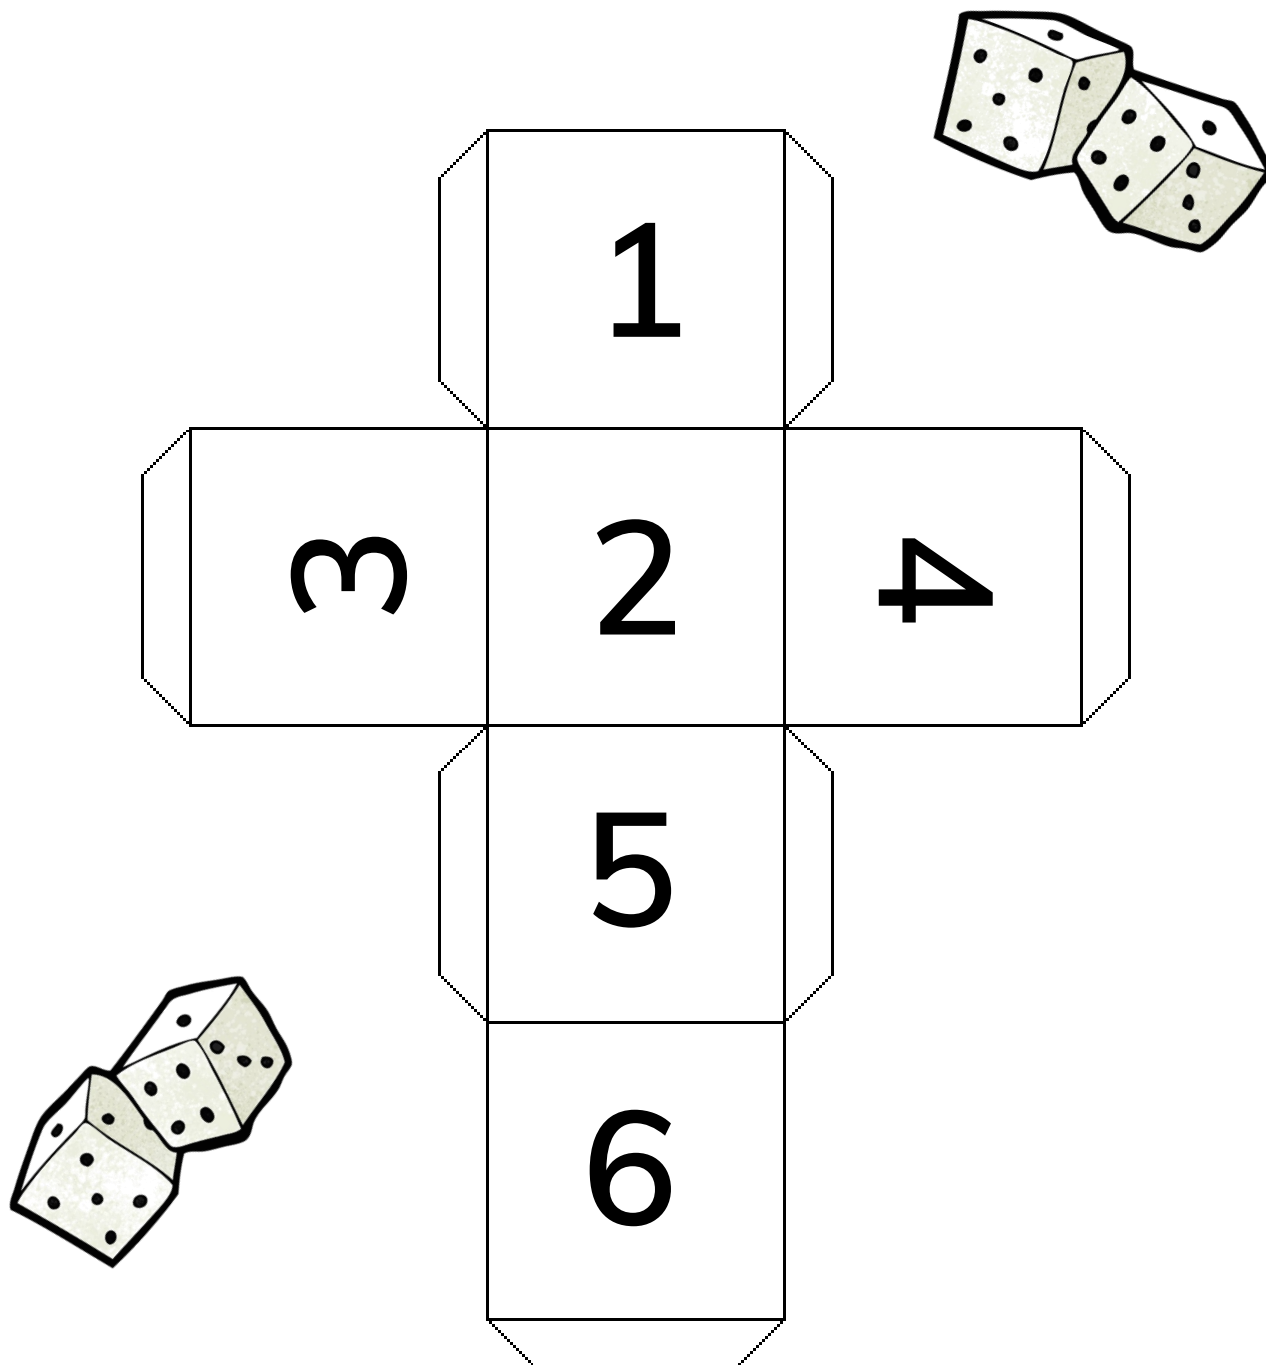

# Make your own dice

An Early Years and Primary curriculum based activity sheet for the whole family.

**Step 1:** Cut out the shape

**Step 2:** Fold along the lines

**Step 3:** Tuck and glue the tabs inside the cube

# Make your own dice

An Early Years and Primary curriculum based activity sheet for the whole family.

**Step 1:** Draw your own images on the 6 different sides of the dice. You could use the “Playing with dice” worksheet for ideas on what to write or draw

**Step 2:** Cut out the shape

**Step 3:** Fold along the lines

**Step 3:** Tuck and glue the tabs inside the cube